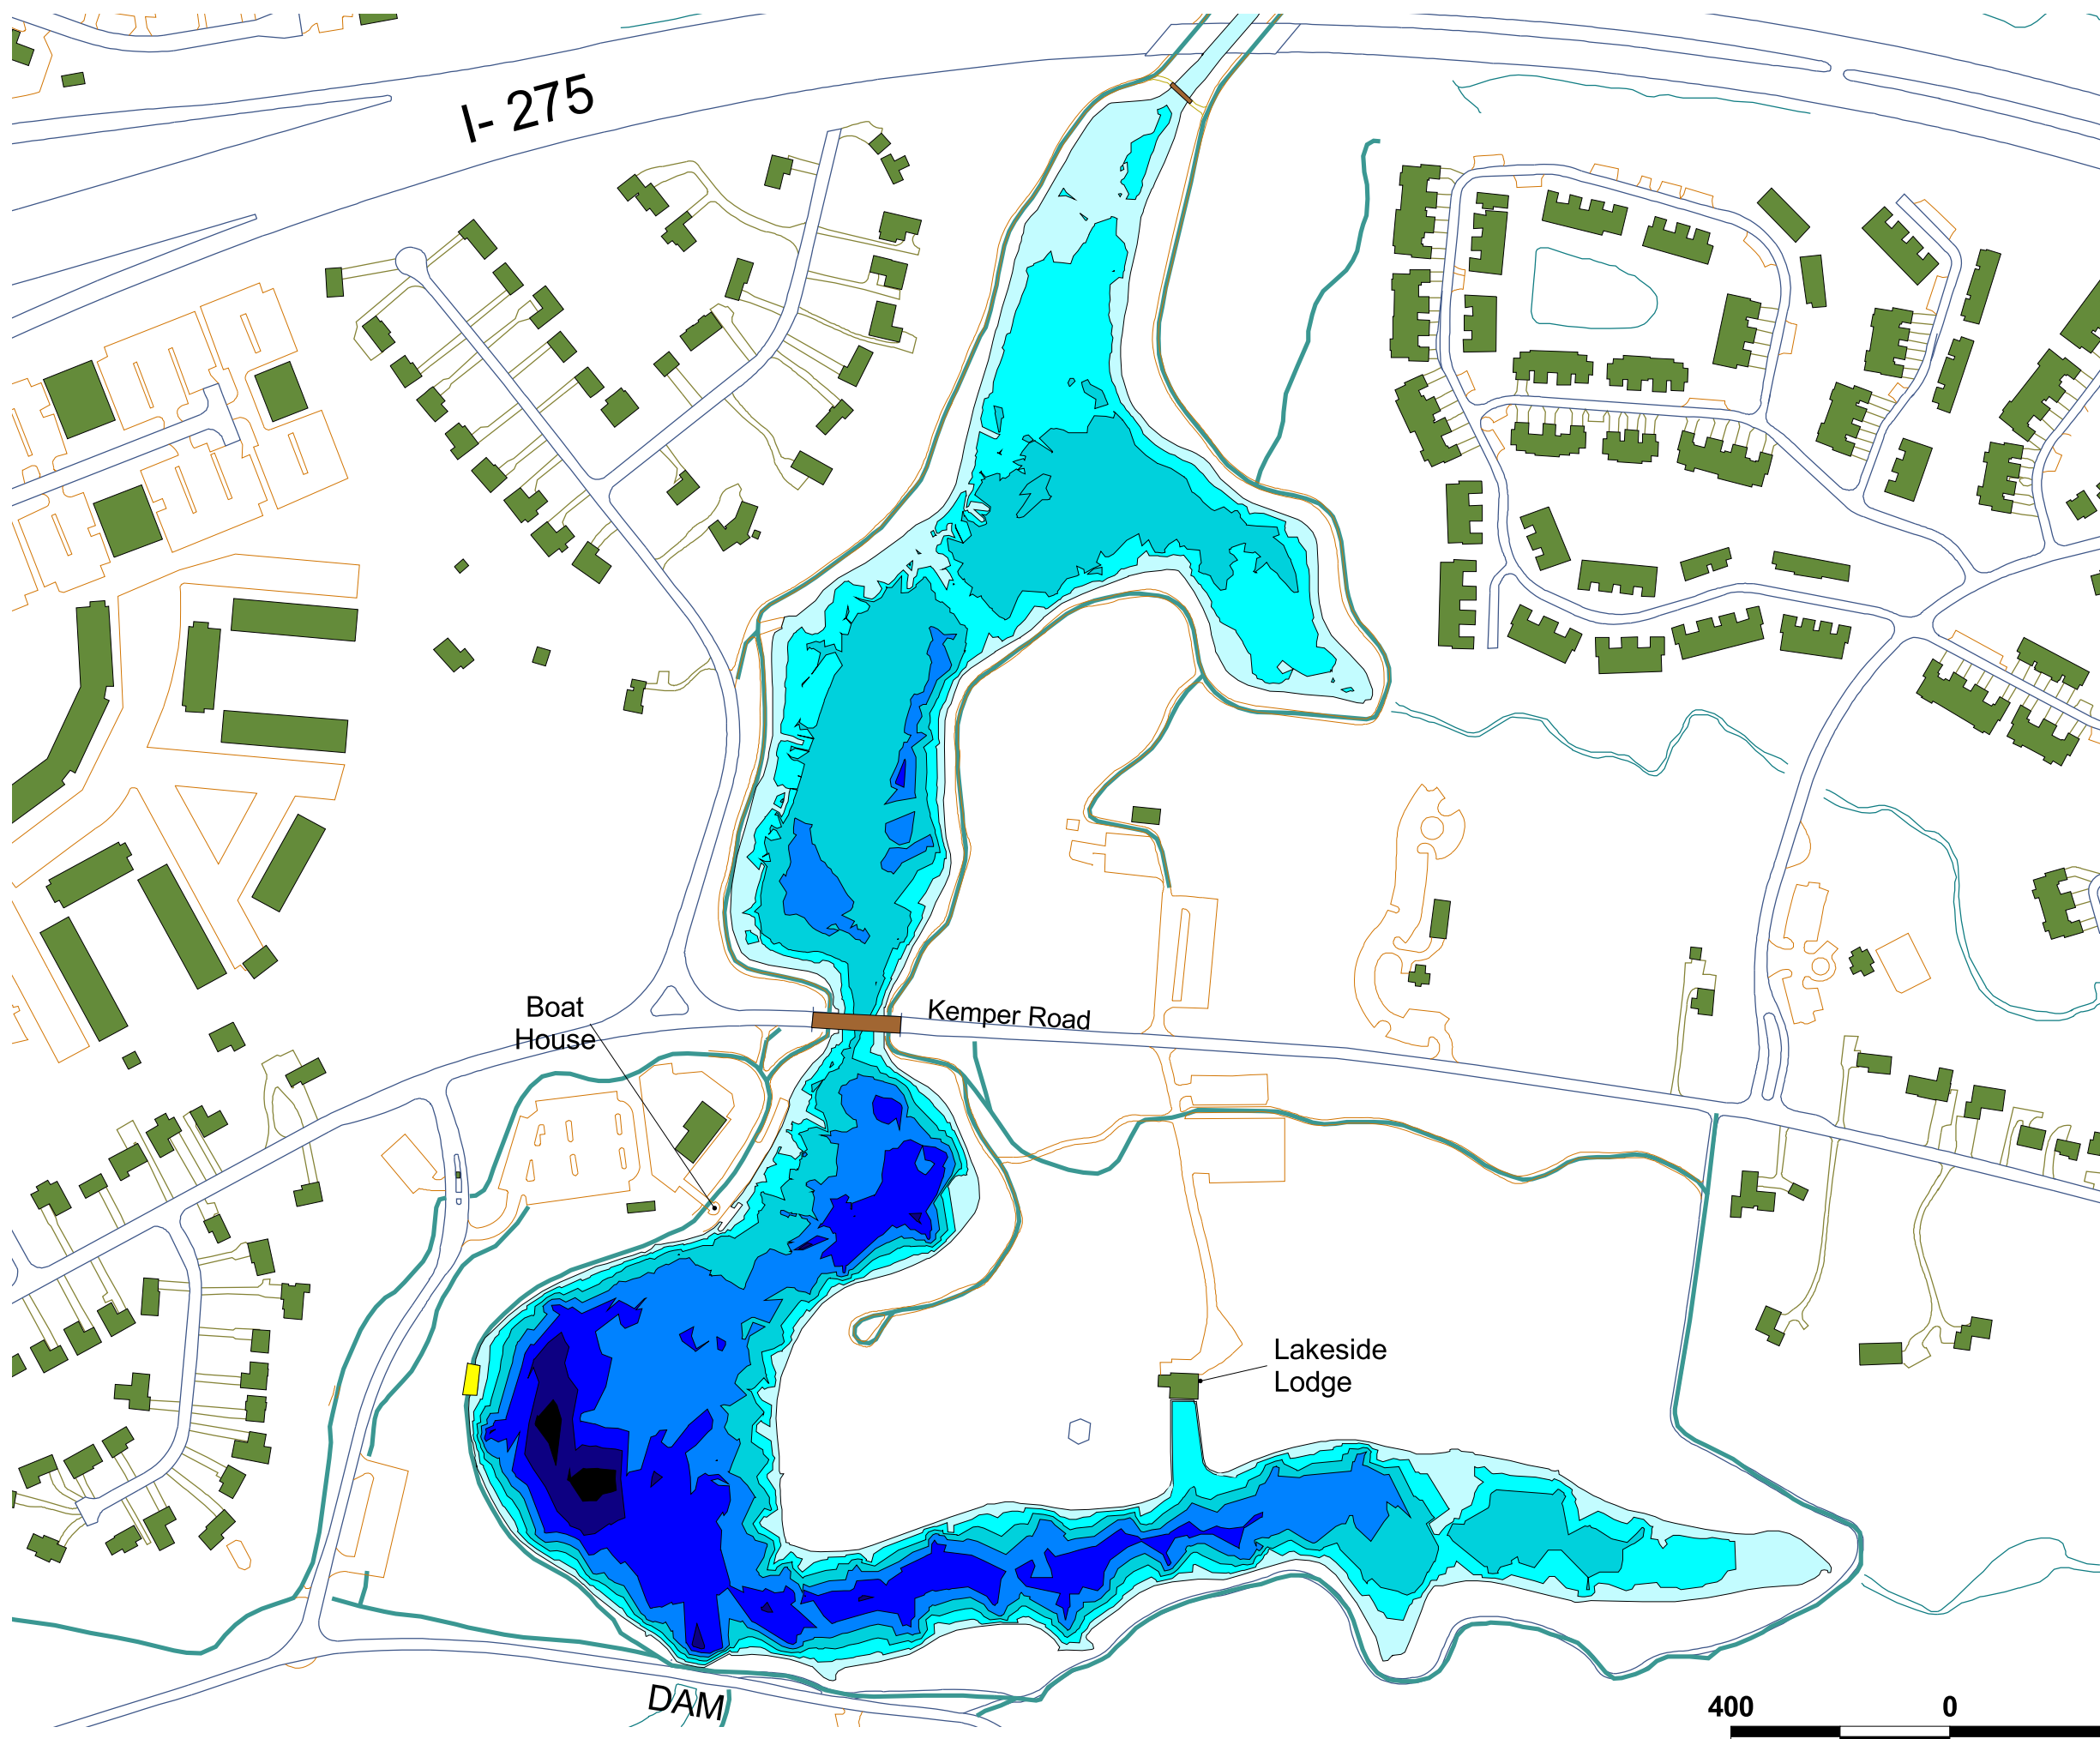

Sharon Lake Fishing Map

- Depth 19'-23'
- Depth 15'-19'
- Depth 12'-15'
- Depth 9'-12'
- Depth 6'-9'
- Depth 3'-6'
- Depth 0'-3'
- Fishing Pier